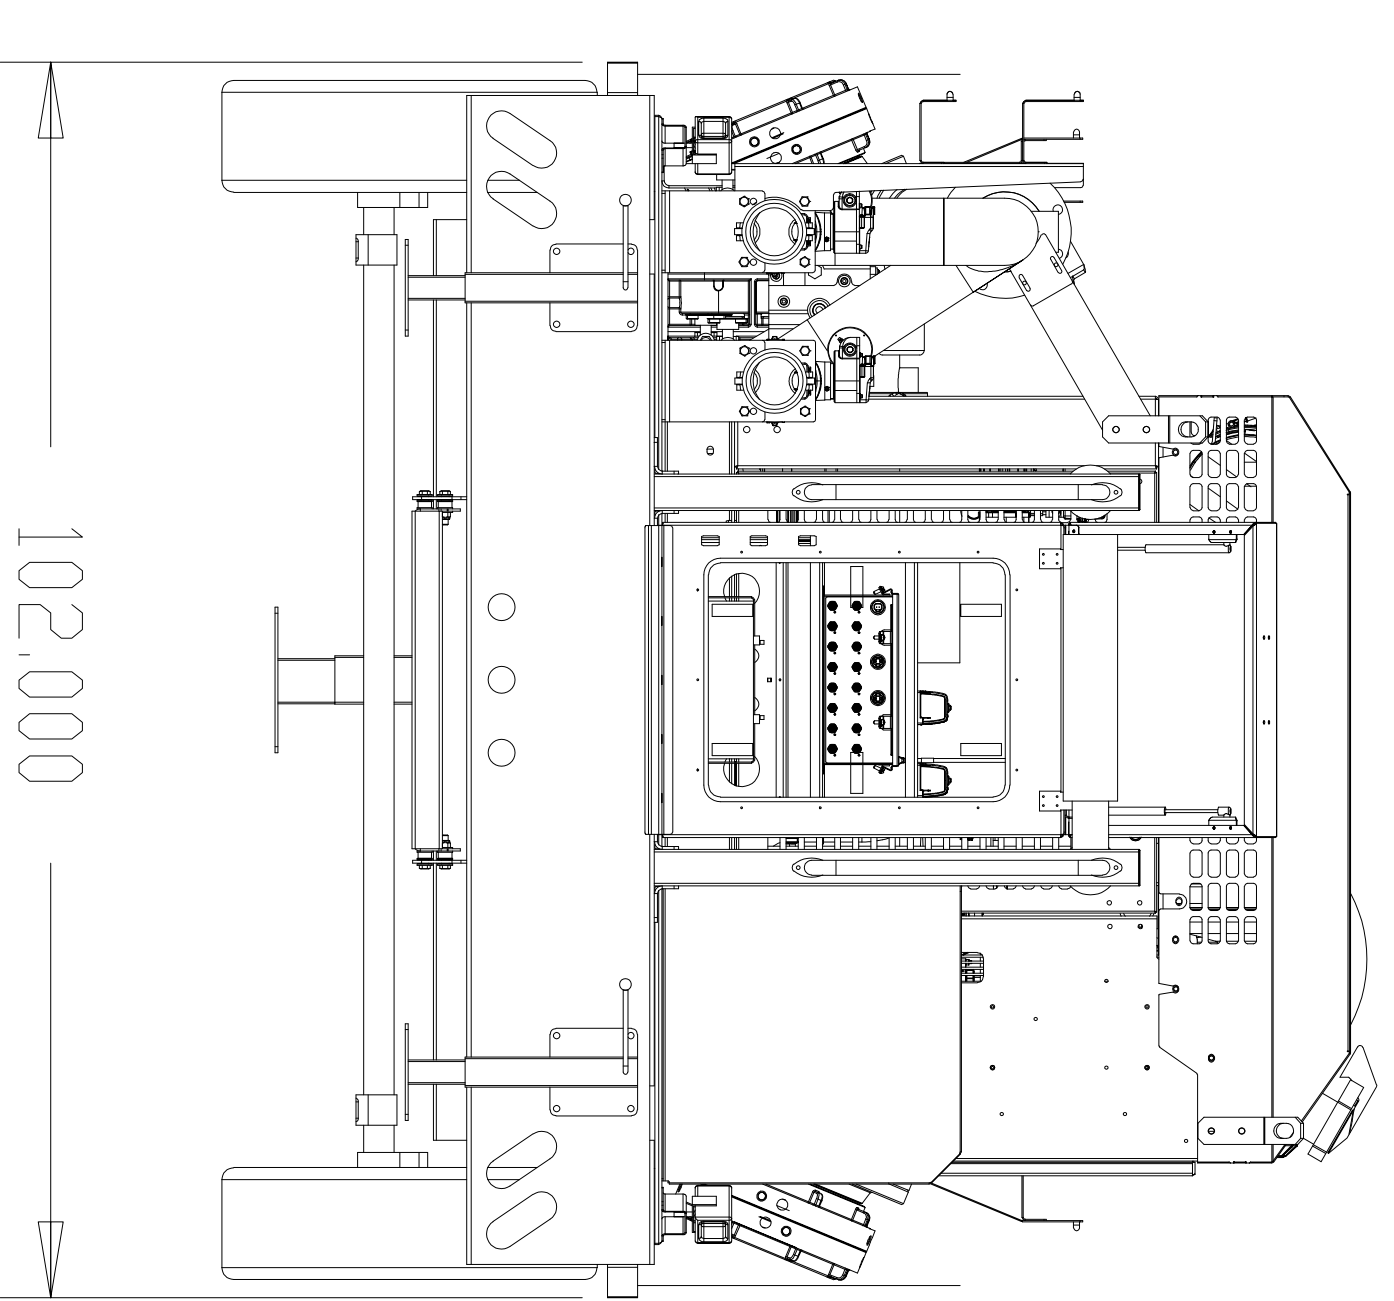

ESTIMATED WEIGHT: 13,500LBS

289

~95-3/8

102,000

JOB: 21-013 SYNCRUDE

DRAWN BY: LRD

DATE: 08-31-21

MATERIAL:

FINISH:

CUSTOM FIRE APPARATUS, INC.
509 68TH AVE.
DSCEDLA, WI 54020

DRAWING NAME: TRAILER-VIEWS

MODEL NAME: FDAM-PRD-TRAILER