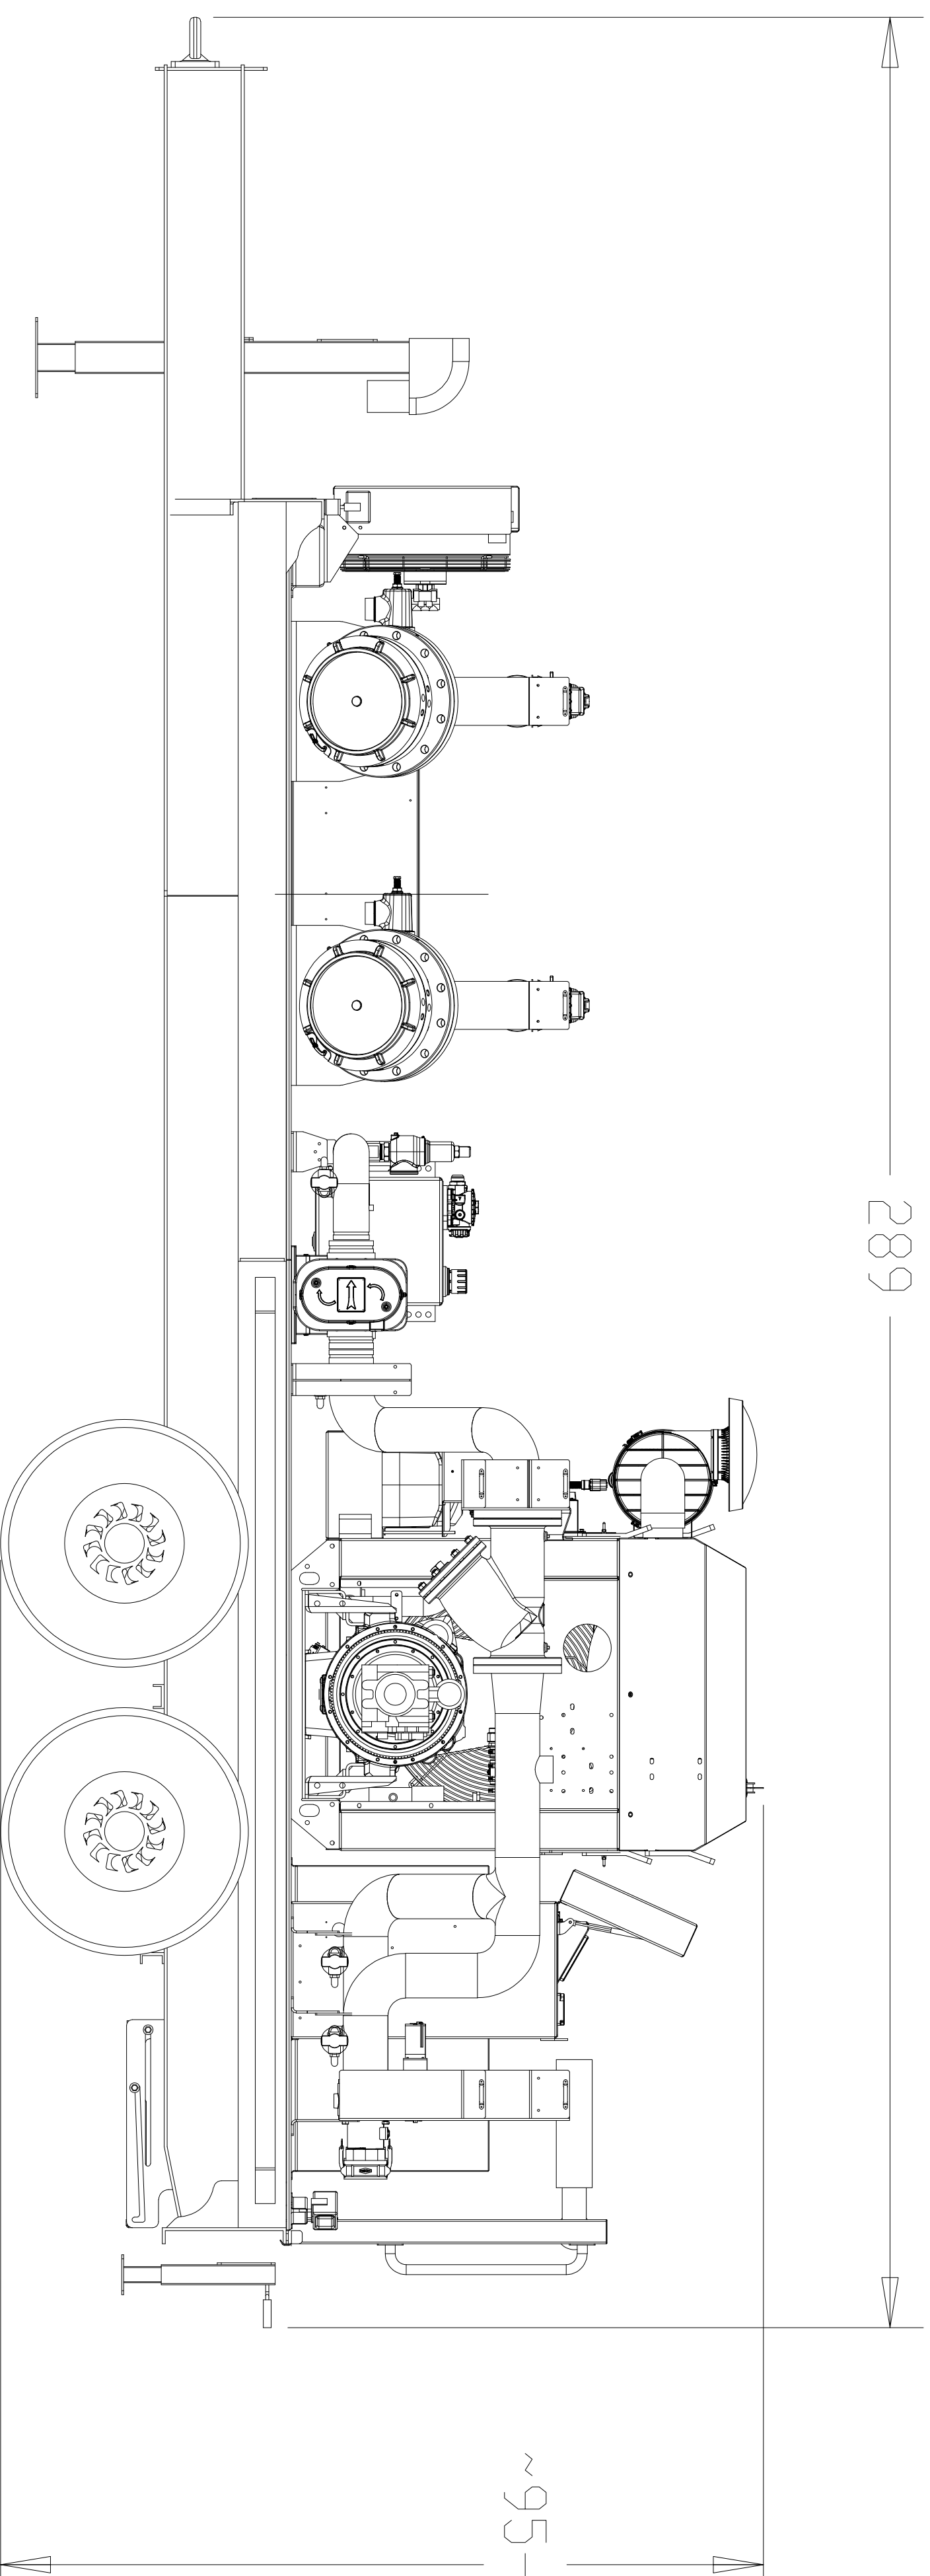

ESTIMATED WEIGHT: 13,500LBS

289

~95-3/8

102,000

JOB: 21-013 SYNCRUDE

DRAWN BY: LRD

DATE: 08-31-21

MATERIAL:

FINISH:

CUSTOM FIRE APPARATUS, INC.
509 68TH AVE.
DSCEDLA, WI 54020

DRAWING NAME: TRAILER-VIEWS

MODEL NAME: FDAM-PRD-TRAILER